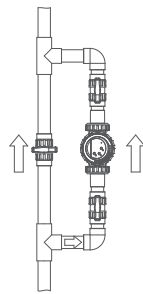

Installation Diagram

Material
PMMA / ABS

Operation Voltage
110V - 240V

Max. pool volume
20 m³ - 50 m³

Salt Level
3500 ppm

Working Temperature
10 - 45 °C

Waterproof Standard
IPX4

3 installation methods:

Horizontal Installation

Vertical Installation

Flexi hose connector Installation

Accessories & Power Supply:

50mm (1 1/2") union

32mm (1 1/4") &
38mm (1 1/2")
Flexi hose connector

Mounting stand

Switch mode power supply