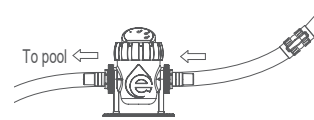

Installation Diagram

Material
PMMA / ABS

Operation Voltage
110V - 240V

Max. pool volume
20 m³ - 50 m³

Salt Level
3500 ppm

Working Temperature
10 - 45 °C

Waterproof Standard
IPX4

3 installation methods:

Horizontal Installation

Vertical Installation

Flexi hose connector Installation

Accessories & Power Supply:

50mm (1 1/2") union

32mm (1 1/4") &
38mm (1 1/2")
Flexi hose connector

Mounting stand

Switch mode power supply