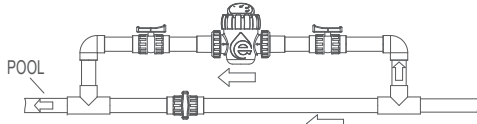

Installation Diagram

Material
PMMA / ABS

Operation Voltage
110V - 240V

Max. pool volume
20 m³ - 50 m³

Salt Level
3500 ppm

Working Temperature
10 - 45 °C

Waterproof Standard
IPX4

3 installation methods:

Horizontal Installation

Vertical Installation

Flexi hose connector Installation

Accessories & Power Supply:

50mm (1 1/2") union

32mm (1 1/4") &
38mm (1 1/2")
Flexi hose connector

Mounting stand

Switch mode power supply