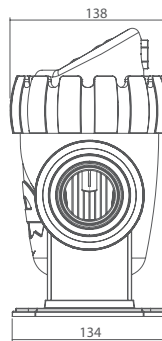

Horizontal Installation

Vertical Installation

Flexi hose connector Installation

Accessories & Power Supply:

50mm (1 1/2") union

32mm (1 1/4") &
38mm (1 1/2")
Flexi hose connector

Mounting stand

Switch mode power supply

Product Information

Code	Model	Input Voltage/ Frequency	Salt Level	Cell production rate	Maximum working pressure	Cell Connections	Working Temperature	Min. Flow	Max. Pool Volume
9130045	SSCnano4			4 g/hr		1.5" / 50mm			20 m ³
9130046	SSCnano6	110 - 240 V	3500	6 g/hr	2.5 bar	and 32mm	10-45 °C	3 m ³ /hr	30 m ³
9130047	SSCnano8	/ 50-60 Hz	ppm	8 g/hr		& 38mm			40 m ³
9130048	SSCnano10			10 g/hr		union			50 m ³