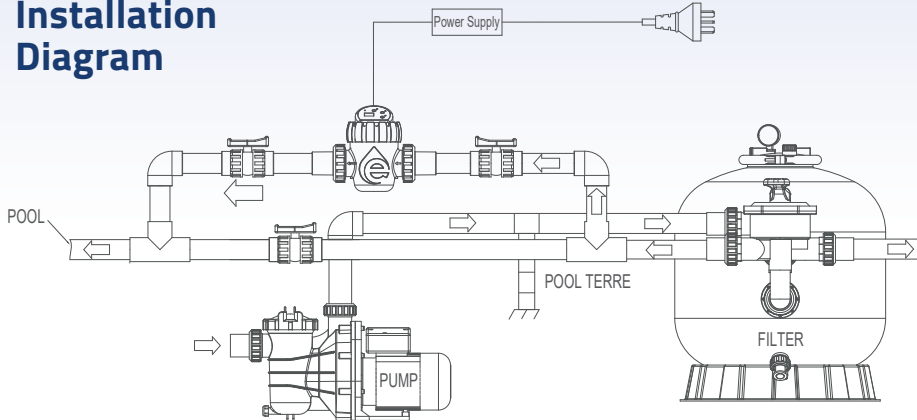

PURE CHLORINE & —
— EASY OPERATION

SSCnano
Salt Chlorinator
For Above and Inground Pool

COMPACT AND SIMPLE INSTALLATION

Emaux SSCnano is simple to install, with basic plumbing and electrical connections, you can have the system up and running in no time. It is compact and easily fits for pool and spa. Compact design makes it can easily fit into tight spaces without compromising its functionality. The control is designed to be user-friendly, making it easy to set up and operate, allows you to adjust the chlorine production according to your specific needs. You can tailor the chlorine output to maintain the desired sanitization level for your pool or spa.

CE IPX4

Product feature:

- ON/OFF operation
- Water flow switch
- Auto self cleaning reverse polarity
- Temperature sensor
- Long cell life

Salt level alert

Adjustable chlorine production time

Preset timer

Installation Diagram

Material
PMMA / ABS

Operation Voltage
110V - 240V

Max. pool volume
20 m³ - 50 m³

Salt Level
3500 ppm

Working Temperature
10 - 45 °C

Waterproof Standard
IPX4

3 installation methods:

Horizontal Installation

Vertical Installation

Flexi hose connector Installation

Accessories & Power Supply:

50mm (1 1/2") union

32mm (1 1/4") &
38mm (1 1/2")
Flexi hose connector

Mounting stand

Switch mode power supply