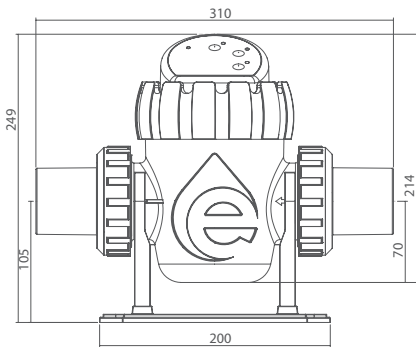

Installation Diagram

Material
PMMA / ABS

Operation Voltage
110V - 240V

Max. pool volume
20 m³ - 50 m³

Salt Level
3500 ppm

Working Temperature
10 - 45 °C

Waterproof Standard
IPX4

3 installation methods:

Horizontal Installation

Vertical Installation

Flexi hose connector Installation

Accessories & Power Supply:

50mm (1 1/2") union

32mm (1 1/4") &
38mm (1 1/2")
Flexi hose connector

Mounting stand

Switch mode power supply

Product Information

Code	Model	Input Voltage/ Frequency	Salt Level	Cell production rate	Maximum working pressure	Cell Connections	Working Temperature	Min. Flow	Max. Pool Volume
9130045	SSCnano4			4 g/hr		1.5" / 50mm			20 m ³
9130046	SSCnano6	110 - 240 V	3500	6 g/hr	2.5 bar	and 32mm	10-45 °C	3 m ³ /hr	30 m ³
9130047	SSCnano8	/ 50-60 Hz	ppm	8 g/hr		& 38mm			40 m ³
9130048	SSCnano10			10 g/hr		union			50 m ³