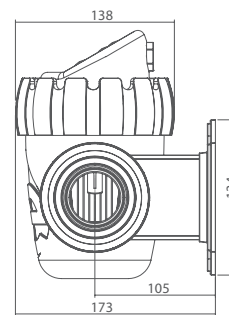

Horizontal Installation

Vertical Installation

Flexi hose connector Installation

Accessories & Power Supply:

50mm (1 1/2") union

32mm (1 1/4") &
38mm (1 1/2")
Flexi hose connector

Mounting stand

Switch mode power supply

Product Information

Code	Model	Input Voltage/ Frequency	Salt Level	Cell production rate	Maximum working pressure	Cell Connections	Working Temperature	Min. Flow	Max. Pool Volume
9130045	SSCnano4			4 g/hr		1.5" / 50mm			20 m ³
9130046	SSCnano6	110 - 240 V	3500	6 g/hr	2.5 bar	and 32mm	10-45 °C	3 m ³ /hr	30 m ³
9130047	SSCnano8	/ 50-60 Hz	ppm	8 g/hr		& 38mm			40 m ³
9130048	SSCnano10			10 g/hr		union			50 m ³